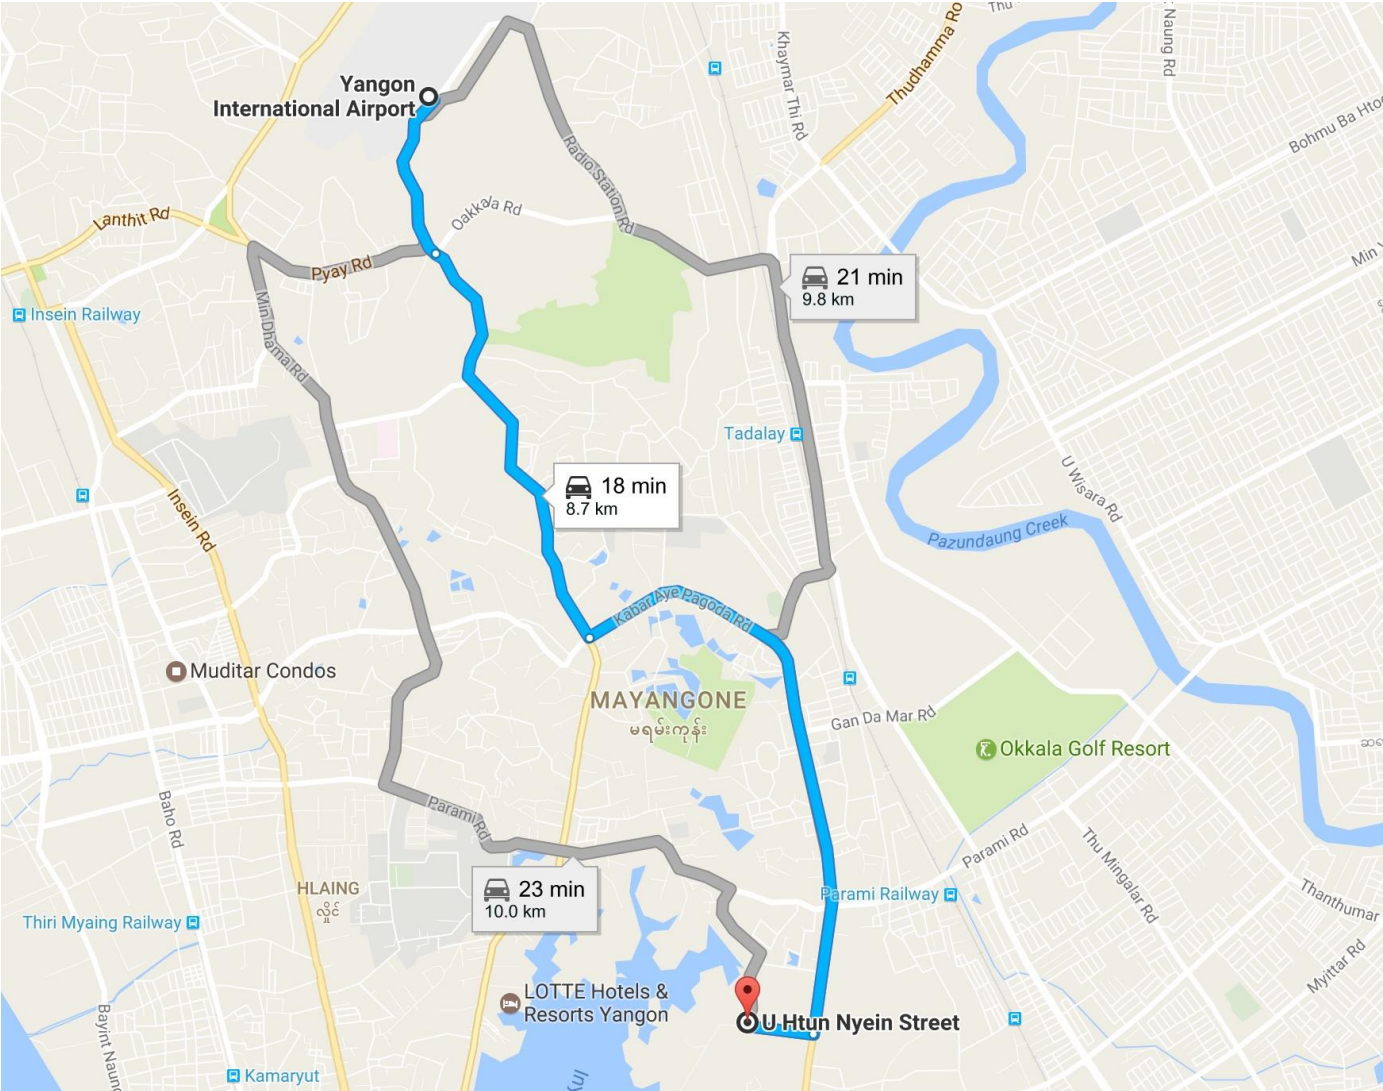

Warmly
Welcome
from Yangon
Convention
Centre!

YANGON | CONVENTION
CENTRE

About the Venue

Yangon Convention Center (YCC) is located in the Central Area of Yangon and situated within Inya Lake Hotel Compound, Mayangone Township. Many international branded Hotels, Shopping Mall are nearby.

Getting to the Venue

International flights are available at Yangon International Airport (IATA code: RGN). Most of Asian countries have scheduled flights to Yangon, flight time approximate 3 hours.

Getting to the Venue

About Myanmar

Myanmar (formerly Burma) located in South East Asia, share borders with India, China and Thailand. Yangon (formerly Rangoon) is the most important commercial center and the gateway of country. Most commercial and business activities take place in Yangon and spread toothier regions in the country.

Check for more: <http://tourism.gov.mm/>

About Myanmar

Naypyidaw is the capital of Myanmar located 350km north from Yangon, this is the headquarter of government administration. Most of the government activities will take place here. Mandalay is located at the center of Myanmar, this is a capital of the pre-colonial age, and is now the logistic hub and tourist city.