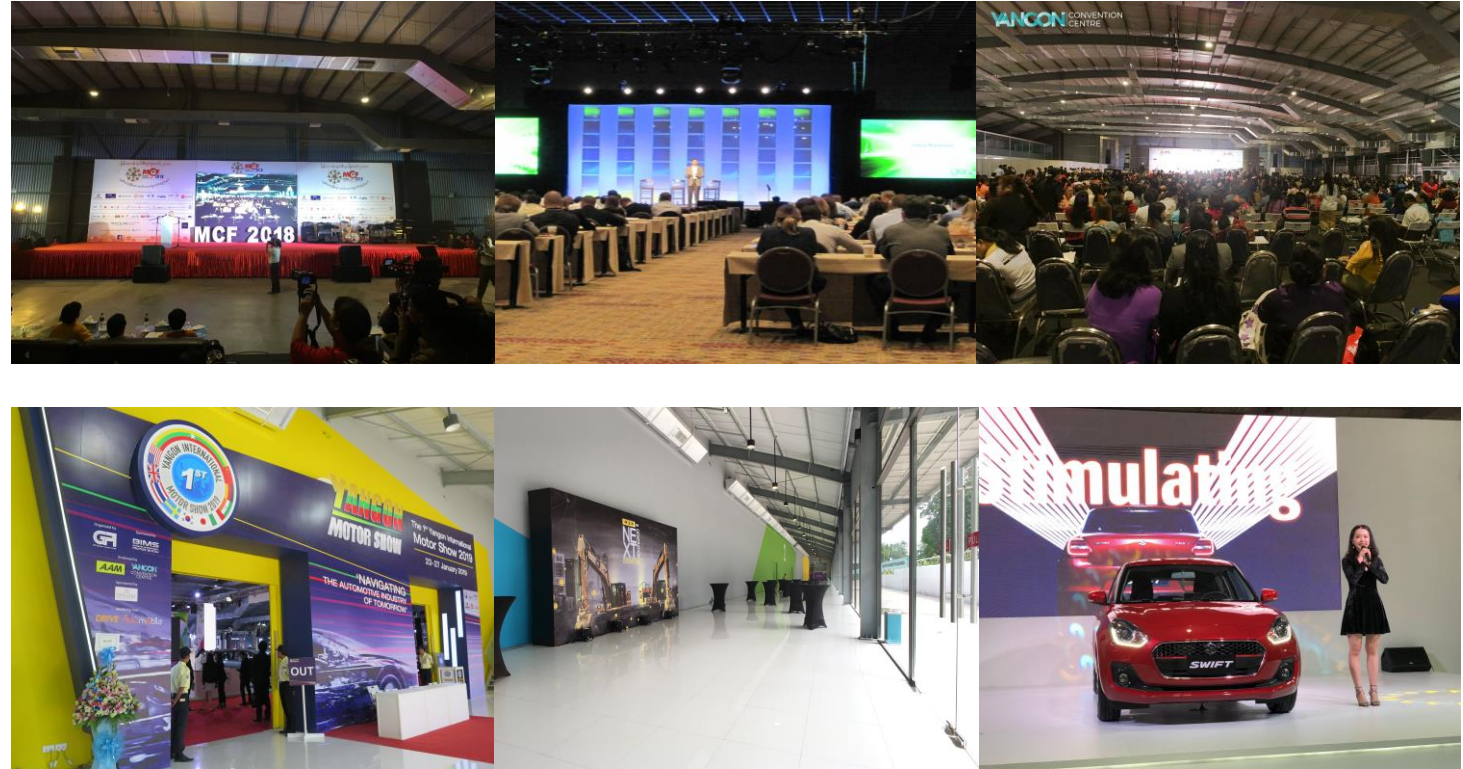

Warmly
Welcome
from Yangon
Convention
Centre!

YANGON | CONVENTION
CENTRE

About the Venue

Yangon Convention Center (YCC) is located in the Central Area of Yangon and situated within Inya Lake Hotel Compound, Mayangone Township. Many international branded Hotels, Shopping Mall are nearby.

About the Venue

Yangon Convention Centre has build-up space of 9,000 sqm including 3 exhibition halls which are ideal for hosting a local, provincial, national and international exhibitions, conventions and corporate event. YCC is professionally managed by Pico Group in accordance with international standards, and users can benefit from the full spectrum of services needed for all types of exhibitions, convention and events.

Getting to the Venue

International flights are available at Yangon International Airport (IATA code: RGN). Most of Asian countries have scheduled flights to Yangon, flight time approximate 3 hours.

Getting to the Venue

Details of Venue - Location

Yangon Convention Center (YCC) is located in the Central Area of Yangon, within Inya Lake Hotel Compound.

The detail address is No.37, Kabar Aye Pagoda Road, Mayankone Township, Yangon, Myanmar. In the corner of U Tun Nyein Street and Kabar Aye Pagoda Road, the same compound of Inya Lake Hotel.