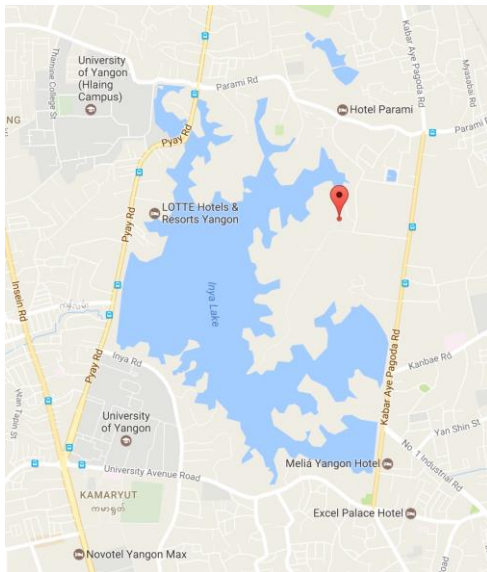

Warmly
Welcome
from Yangon
Convention
Centre!

YANGON | CONVENTION
CENTRE

About the Venue

Yangon Convention Center (YCC) is located in the Central Area of Yangon and situated within Inya Lake Hotel Compound, Mayangone Township. Many international branded Hotels, Shopping Mall are nearby.

About Myanmar

Myanmar (formerly Burma) located in South East Asia, share borders with India, China and Thailand. Yangon (formerly Rangoon) is the most important commercial center and the gateway of country. Most commercial and business activities take place in Yangon and spread toothier regions in the country.

Check for more: <http://tourism.gov.mm/>

About Myanmar

Naypyidaw is the capital of Myanmar located 350km north from Yangon, this is the headquarter of government administration. Most of the government activities will take place here. Mandalay is located at the center of Myanmar, this is a capital of the pre-colonial age, and is now the logistic hub and tourist city.

Details of Venue - Location

Yangon Convention Center (YCC) is located in the Central Area of Yangon, within Inya Lake Hotel Compound.

The detail address is No.37, Kabar Aye Pagoda Road, Mayankone Township, Yangon, Myanmar. In the corner of U Tun Nyein Street and Kabar Aye Pagoda Road, the same compound of Inya Lake Hotel.