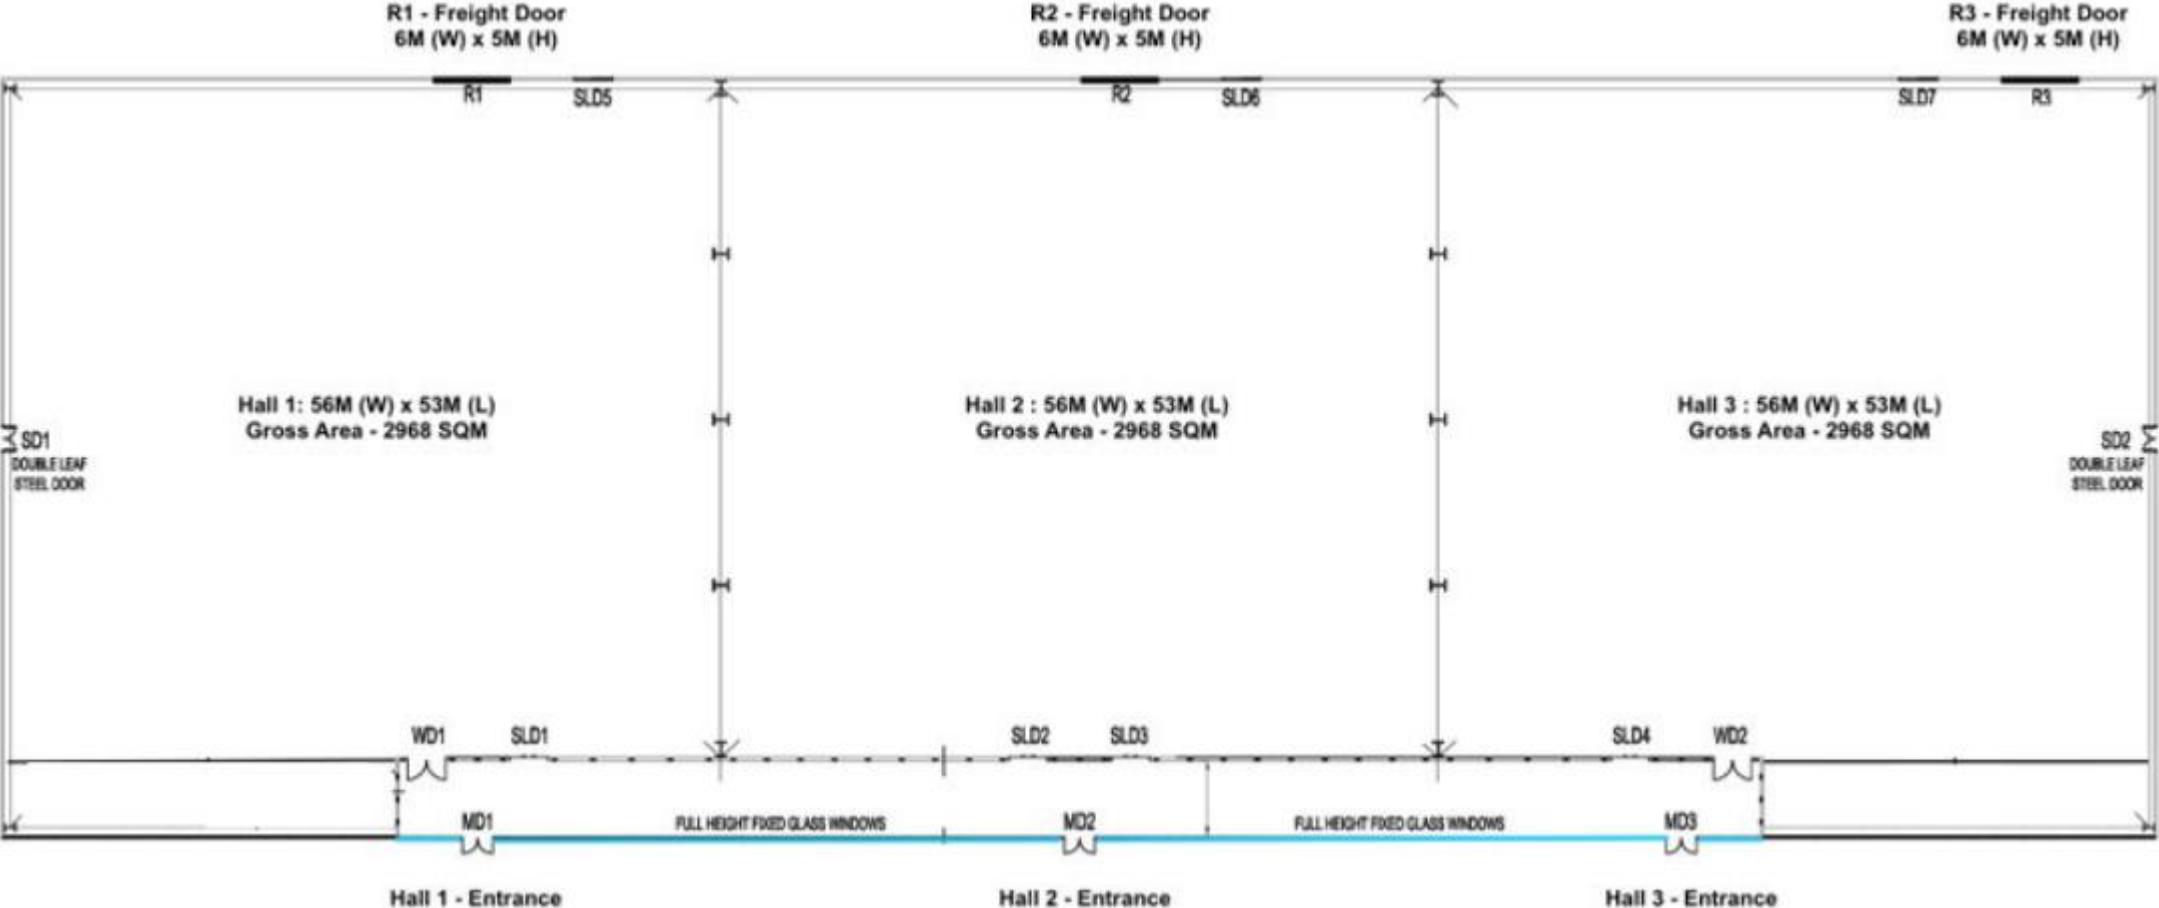

Details of Venue - Dimension

- Total Indoor Exhibition area = 8904 sqm

Technical Data of the Venue

Venue Layout

Our Service

- Hall Rental

- Banquet

Thank You