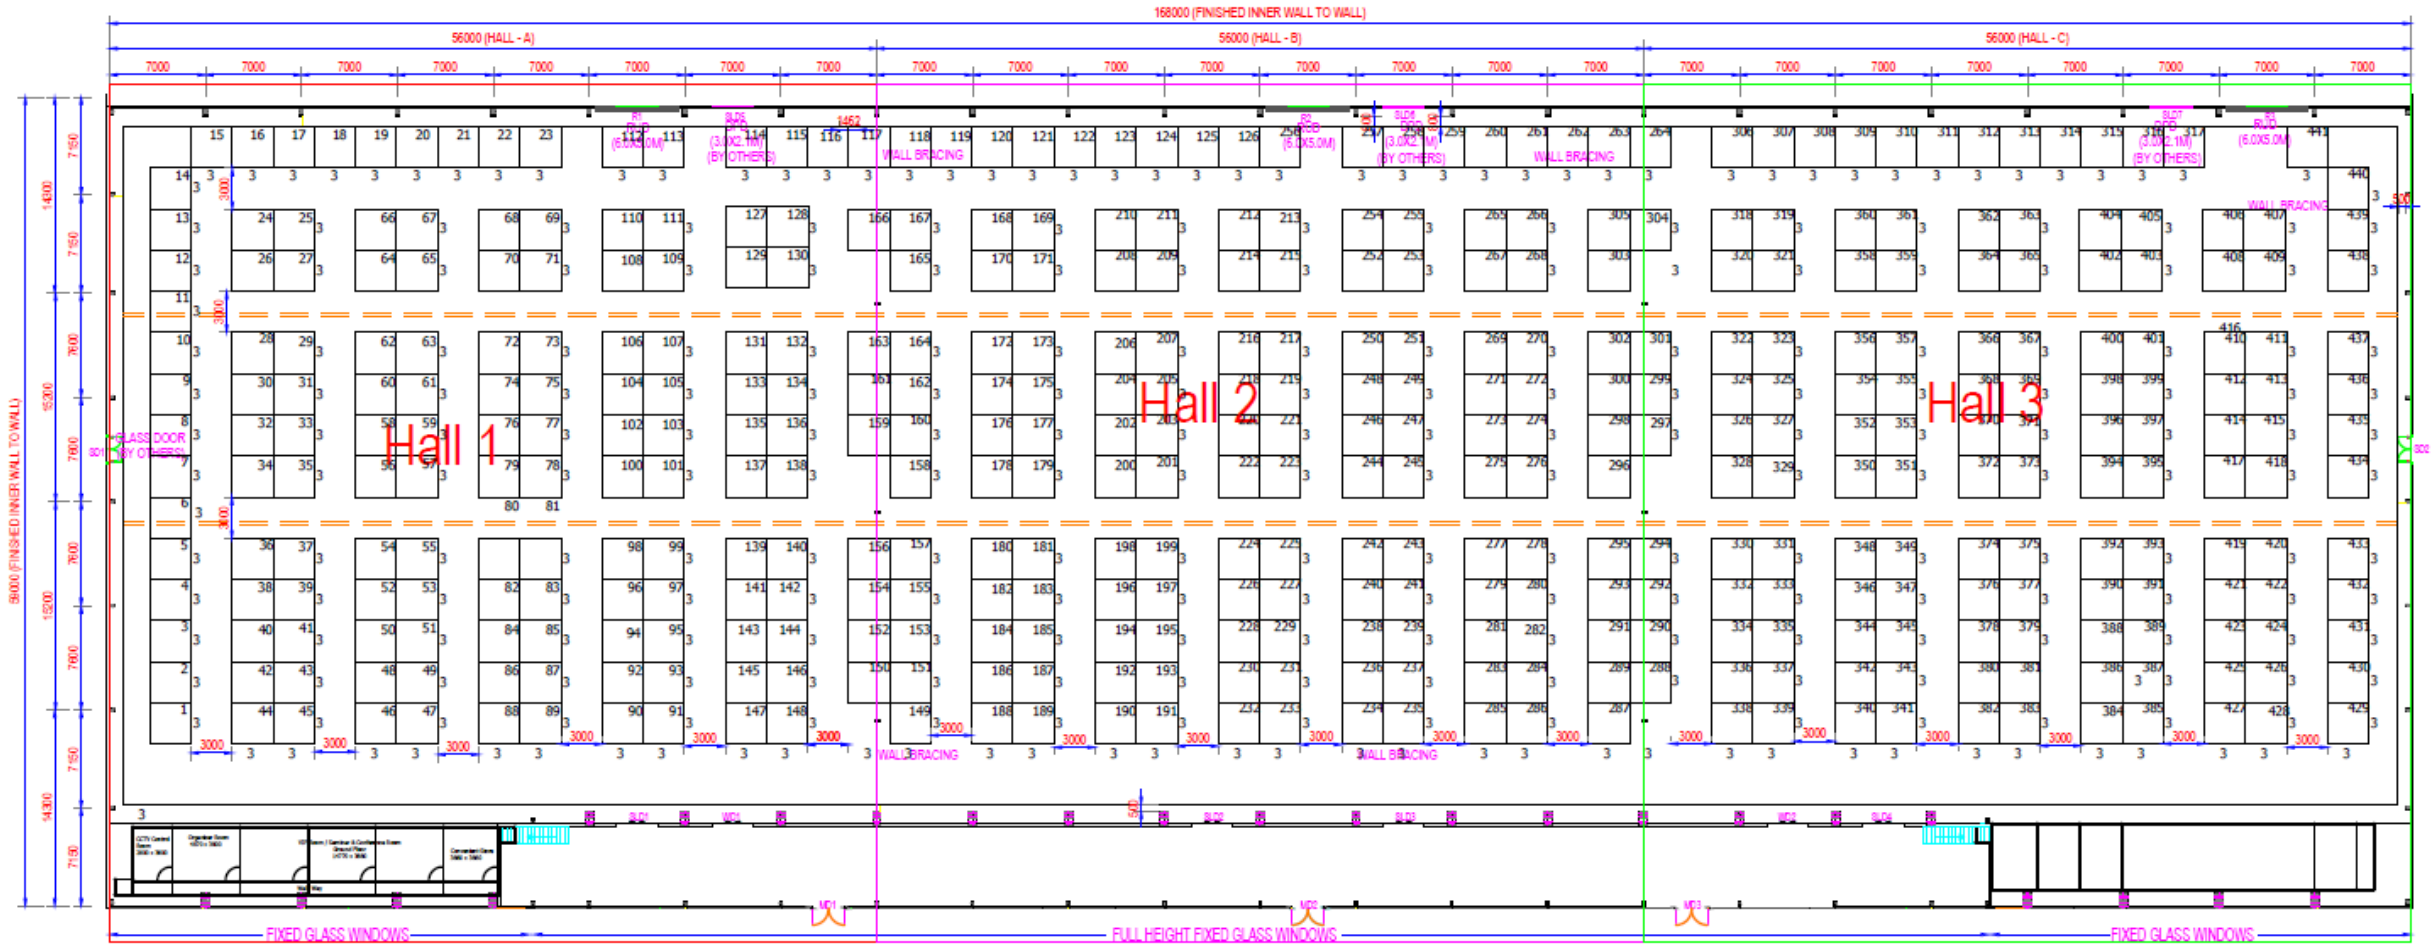

Details of Venue - Location

Yangon Convention Center (YCC) is located in the Central Area of Yangon, within Inya Lake Hotel Compound.

The detail address is No.37, Kabar Aye Pagoda Road, Mayankone Township, Yangon, Myanmar. In the corner of U Tun Nyein Street and Kabar Aye Pagoda Road, the same compound of Inya Lake Hotel.

Details of Venue - Dimension

- Total Indoor Exhibition area = 8904 sqm

Technical Data of the Venue

Venue Layout

Our Service

- Hall Rental

- Banquet

Thank You